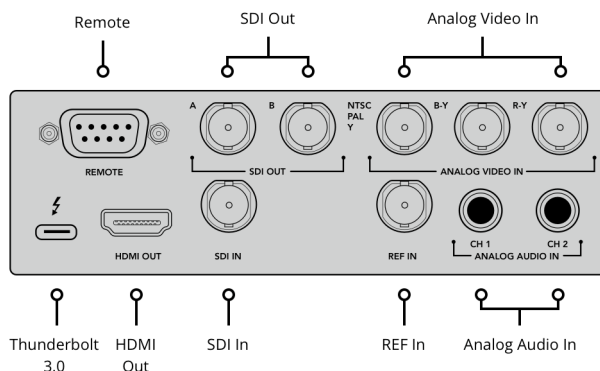

16 Channels embedded in SD and HD.

HDMI Audio Outputs

2 Channels embedded in SD and HD.

Timecode Connection

None. RP-188 only.

Reference Input

Tri-Sync or Black Burst.

Mini Switches and USB